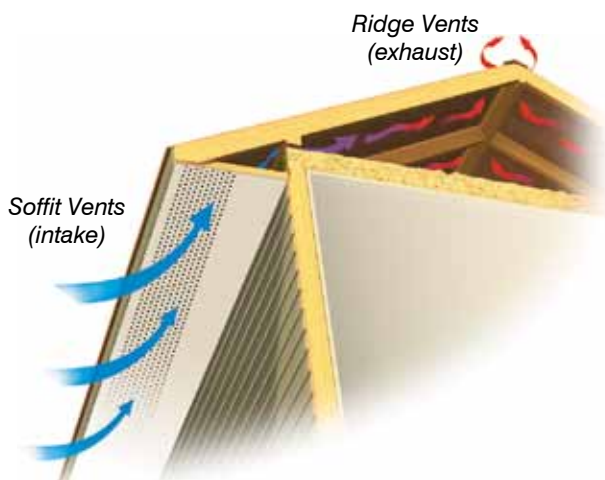

A BREATH OF FRESH AIR

WeatherBoards™ SOFFIT

Freedom of Choice allows you to choose from a complete line of fiber cement and vinyl soffit on your project. Both are available in a wide range of color options and styles to help give you a beautiful finished look.

WeatherBoards Soffit and Porch Ceiling Panels feature a selection of styles and designs that finish a home's exterior with great attention to detail. Choose smooth or cedar-grained styles for porch ceilings, or select perforated soffit to control the airflow under eaves and throughout your home.

Vinyl soffit offers you ease of installation and a desirable price point, while meeting and exceeding required ventilation requirements.

The Air Balance System

Proper ventilation is vital protection against damage to the roofing materials and structure. It also increases comfort inside the home and energy savings.

Experts agree that the most effective system is a balance of air intake and exhaust that creates a uniform flow of air through the attic. This system creates a condition in which the roof temperature is equalized from top to bottom, supplying a consistent airflow along the entire underside of the roof deck.