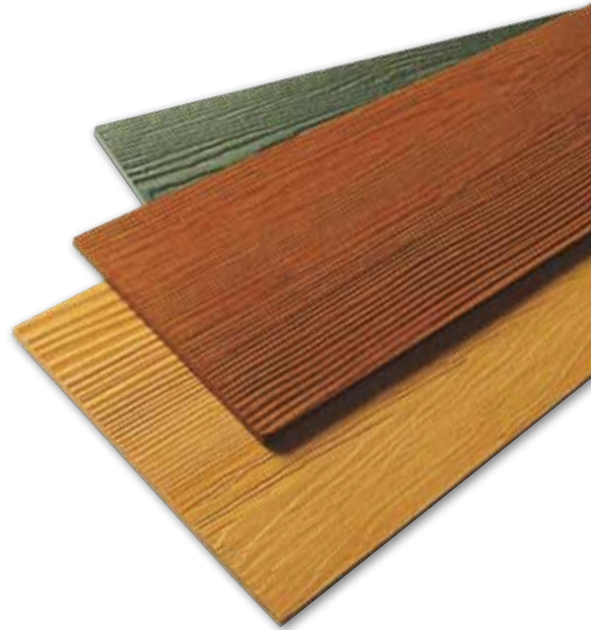

CertainTeed
SAINT-GOBAIN

A TRUSTED *Leader*

Quality made *certain*. Satisfaction guaranteed.

For more than a century, the people of CertainTeed have worked to become the preferred choice for innovative building products and systems by delivering a superior customer experience.

Our entire team at CertainTeed works to build strong, long-term relationships with all our customers by providing continuous product support. In fact, trust and respect are part of the corporate values that all CertainTeed employees are trained to uphold.

CertainTeed is a leading manufacturer of building products, offering the largest product portfolio in the industry. Our siding and roofing have been consistently recognized as the #1 brand by building professionals.

Freedom of Choice™

We are the only building products manufacturer to offer Freedom of Choice, which includes the four most popular cladding choices: fiber cement, polymer shakes, insulated siding and vinyl siding. This means you can choose product solutions based on your individual needs.

CertainTeed also has a complete line of exterior building products, such as trim, housewrap, fence, decking and railing, that are designed to work together with complementary styles and colors.

Building Science

With more than 100 years of experience and the expertise of world-class building scientists, CertainTeed is on the forefront of new technologies and innovation. The company is supported by a worldwide network of 3,500 research and development professionals.