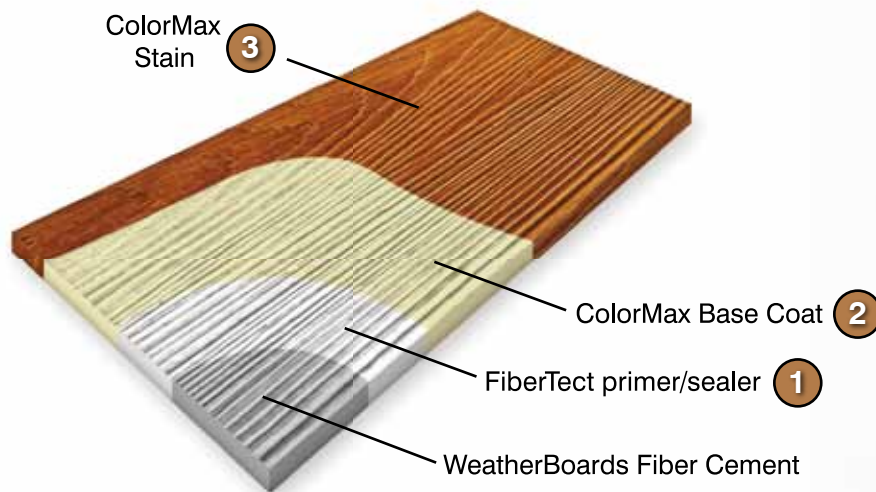

Or, experience unlimited possibilities with the freedom to paint WeatherBoards after it's installed. With the protection of FiberTect primer/sealer, WeatherBoards can be painted any color within 24 months of installation.

It's Your Home. Your Choice.

Whether you choose to prefinish with our ColorMax Finishing System or paint later, the flexibility to change colors makes WeatherBoards the last cladding material your home will ever need.

See YOUR FUTURE HOME

Start exploring preset color combinations and create your own custom exterior with online, interactive tools, designed to help you "Visualize Your Home." Start now at certainteed.com/colortools

28 beautiful colors
to choose from.

THE BEAUTY OF *Wood*

ColorMax® STAINS

- 1 FiberTect primer/sealer is applied to WeatherBoards for protection against moisture.
- 2 Our innovative ColorMax Base Coat features proprietary resins that further enhance resistance to weather.
- 3 As a top coat, ColorMax Stains provide coverage against the elements, enhance the deep, natural grain pattern of WeatherBoards and give it the look of natural stained wood. Our coating is factory-applied for maximum consistency and performance, and allows for faster job completion.