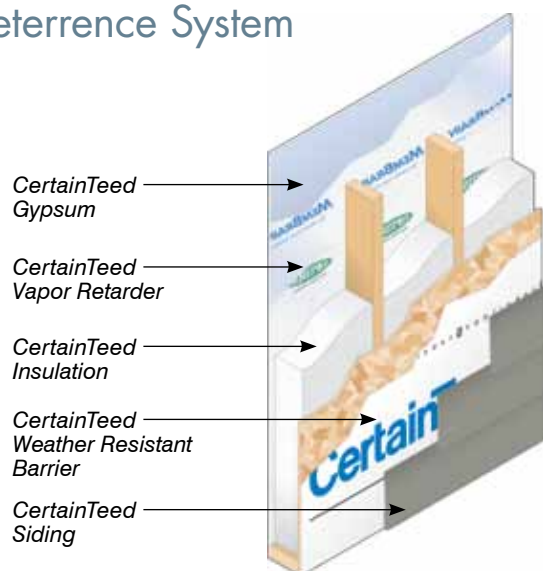

The CertaWall Weather Deterrence System