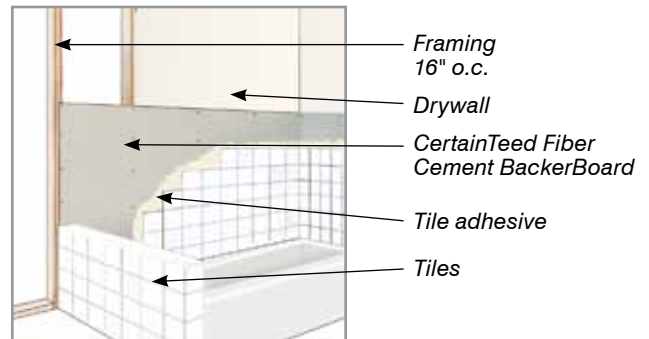

* See actual warranty for details.

Specifications

Thickness (actual)

Underlayment: .25" BackerBoard: .42"

Sizes

Underlayment: BackerBoard:

3' x 5'

3' x 5'