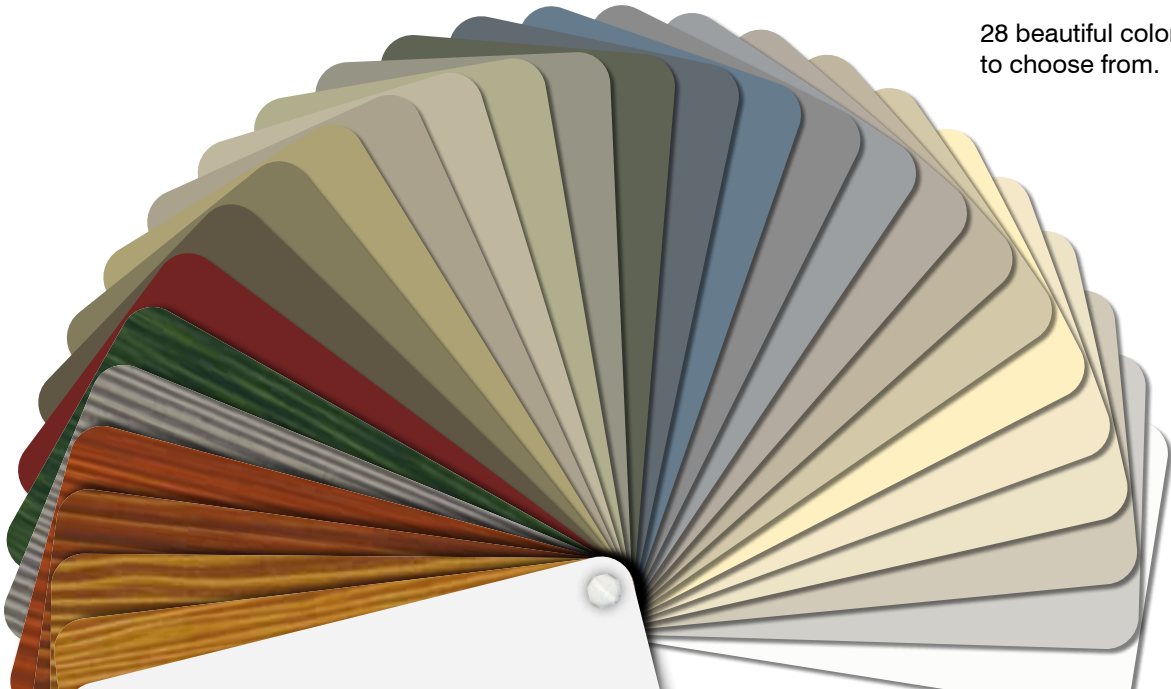

See YOUR FUTURE HOME

Start exploring preset color combinations and create your own custom exterior with online, interactive tools, designed to help you "Visualize Your Home." Start now at certainteed.com/colortools

28 beautiful colors
to choose from.