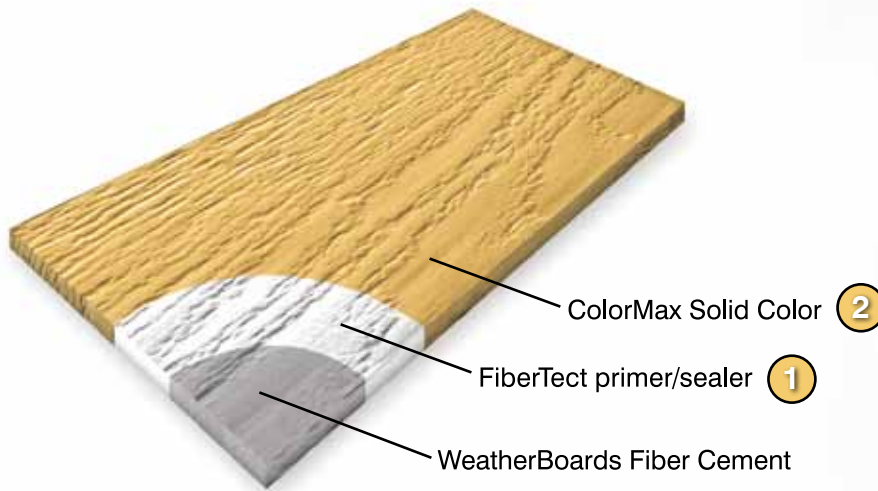

Maple

Mahogany

Slate

Emerald

A PALETTE OF *Beauty*

ColorMax® SOLID COLORS

- 1 FiberTect primer/sealer is applied to CertainTeed WeatherBoards for protection against moisture.
- 2 As a top coat, ColorMax Solid Colors provide coverage against the elements and enhance the deep, natural grain pattern of CertainTeed WeatherBoards. Our paint is factory-applied for maximum consistency and performance, and allows for faster job completion.