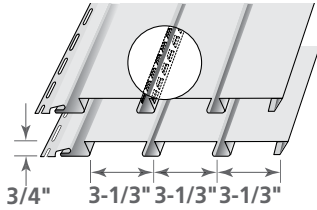

## Ironmax™ Double 5"

- ◆ Double 5" style in solid and fully vented.†
- ◆ Extra-thick .046" construction for optimum strength and flat face appearance.
- ◆ Designed for vertical siding, porch ceiling and soffit applications.
- ◆ Unique post-formed lock design helps ensure secure installation.
- ◆ A wide variety of low-gloss, woodgrain colors and coordinating trim.