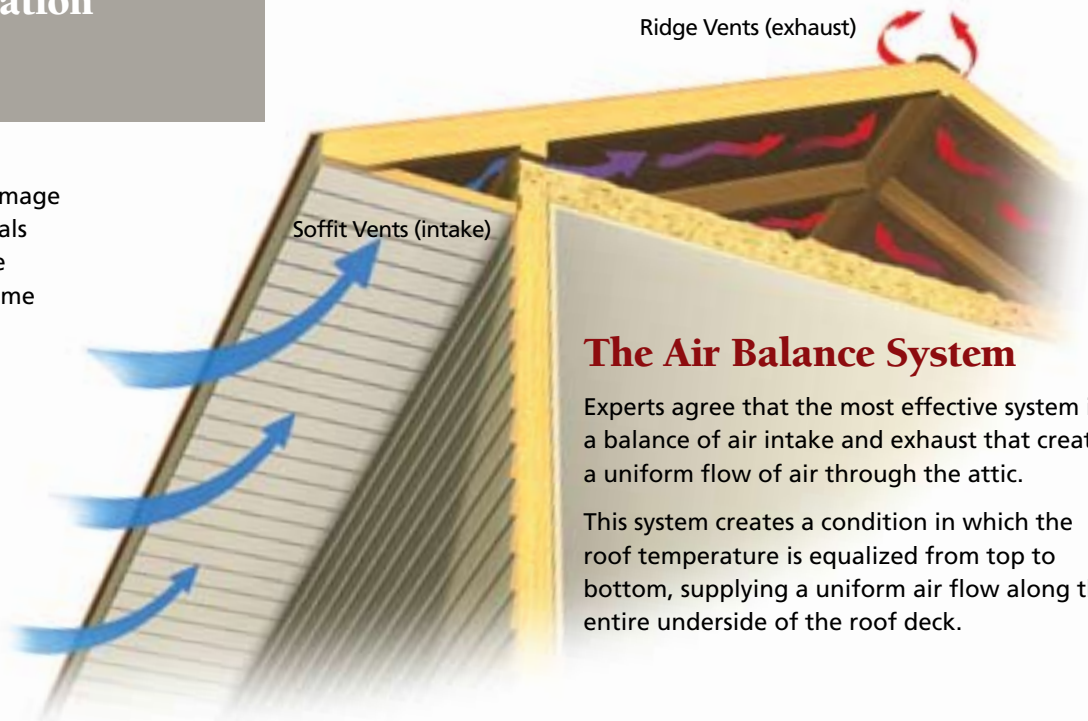

# VINYL CARPENTRY™

Soffit and Vertical Siding

**CertainTeed** 

*Quality made certain. Satisfaction guaranteed.™*

Triple 3-1/3" InvisiVent has the highest ventilation performance of any vinyl soffit available today.

## Proper Ventilation is Vital

Protection against damage to the roofing materials and structure increase comfort inside the home and energy savings.

### The Air Balance System

Experts agree that the most effective system is a balance of air intake and exhaust that creates a uniform flow of air through the attic.

This system creates a condition in which the roof temperature is equalized from top to bottom, supplying a uniform air flow along the entire underside of the roof deck.