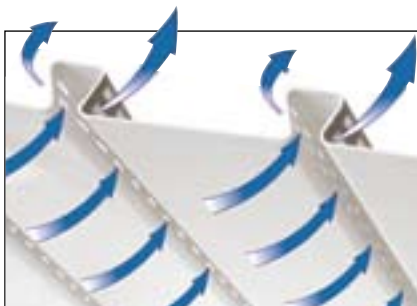

## Proper Ventilation is Vital

Protection against damage to the roofing materials and structure increase comfort inside the home and energy savings.

### The Air Balance System

Experts agree that the most effective system is a balance of air intake and exhaust that creates a uniform flow of air through the attic.

This system creates a condition in which the roof temperature is equalized from top to bottom, supplying a uniform air flow along the entire underside of the roof deck.

Hidden vents provide a smooth, flat non-perforated surface versus most vented soffits with unsightly perforations.

Triple 3-1/3" InvisiVent

Standard vented soffit

Triple 3-1/3" InvisiVent

Triple 3-1/3" InvisiVent offers at least 50% more ventilation than most standard vinyl soffit, providing more than 10" of net-free intake area.

## New Triple 3-1/3" Solid, Perfect for Vertical Siding Applications, Too.

Solid Triple 3-1/3" vertical siding panels are the ideal solution for accent areas where a vented panel is not necessary. The flat face design creates a straighter panel with the look of smooth, painted wood. Deep dovetails between panel faces contribute extra rigidity, while forming a clear, sharp edge that is pleasing to the eye. Ideal as an accent or coordinating panel, Solid Triple 3-1/3" is available in the same color palette as Triple 3-1/3" InvisiVent.