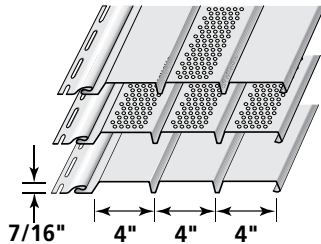

Universal Triple 4"

- Triple 4" style in solid, fully vented and center vented.†
- Designed for vertical siding, porch ceiling and soffit applications.
- Matte finish.
- Post-formed lock design helps provide secure installation.
- A wide variety of low-gloss, matte colors and coordinating trim.
- .040" thickness.