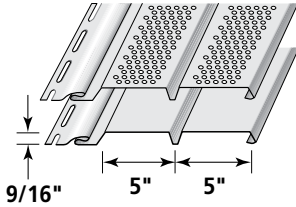

## Beaded Triple 2"

- ◆ Triple 2" wainscot style in solid and invisibly vented.†
- ◆ Designed for vertical siding, porch ceiling and soffit applications.
- ◆ Smooth finished appearance of professionally applied paint.
- ◆ Extra-long slip-lock design helps provide secure installation.
- ◆ 8 low-gloss select colors.
- ◆ .039" thickness.

## Ironmax™ Double 5"

- ◆ Double 5" style in solid and fully vented.†
- ◆ Extra-thick .046" construction for optimum strength and flat face appearance.
- ◆ Designed for vertical siding, porch ceiling and soffit applications.
- ◆ Unique post-formed lock design helps ensure secure installation.
- ◆ A wide variety of low-gloss, woodgrain colors and coordinating trim.