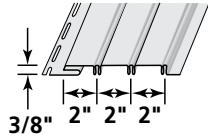

Beaded Triple 2"

- Triple 2" wainscot style in solid and invisibly vented.†
- Designed for vertical siding, porch ceiling and soffit applications.
- Smooth finished appearance of professionally applied paint.
- Extra-long slip-lock design helps provide secure installation.
- 8 low-gloss select colors.
- .039" thickness.