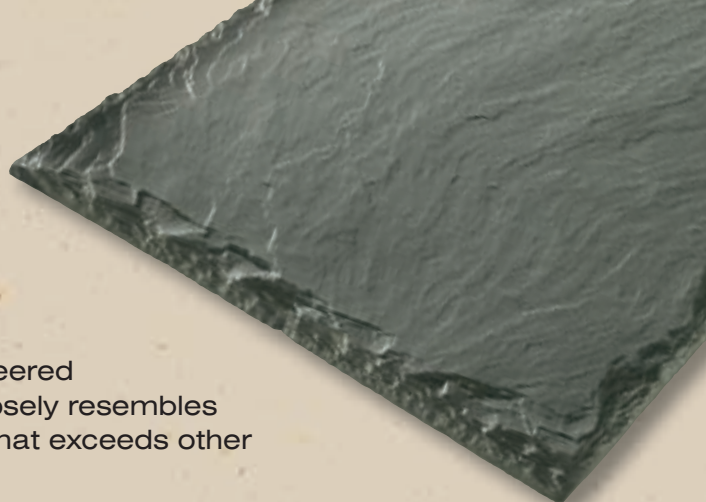

A Treasured Investment

nt

Slate Composite

Symphony is a specially-engineered composite shingle that very closely resembles natural slate, with a durability that exceeds other alternatives on the market.

- Excellent weathering capabilities for long life
- U.V. fade resistant surface technology for superior color stability