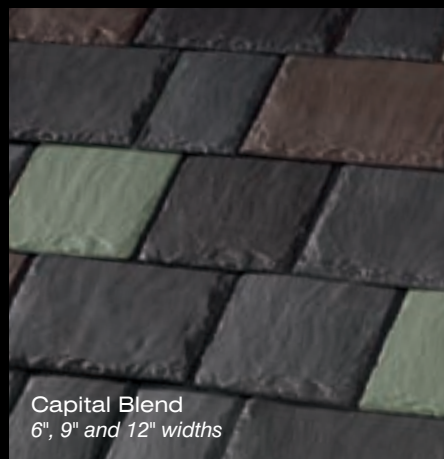

A Quarry Of Colors

Symphony's authentic earth palettes provide the natural blends that reveal a timeless curb appeal. Colonial Gray offers highlights in gray with rich undertones. Capital Blend unites shades of plum, green and gray in a stately roofline. And Evergreen presents the heritage of a Vermont quarry in textures and contours of natural slate.