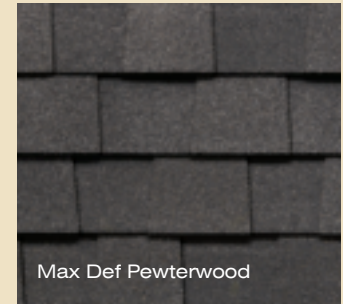

LANDMARK™ PRO color palette

Landmark Pro Silver Birch is an ENERGY STAR® rated product and may qualify for a federal tax credit.

max def colors

Look deeper. With Max Def, a new dimension is added to shingles with a richer mixture of surface granules. You get a brighter, more vibrant, more dramatic appearance and depth of color. And the natural beauty of your roof shines through.