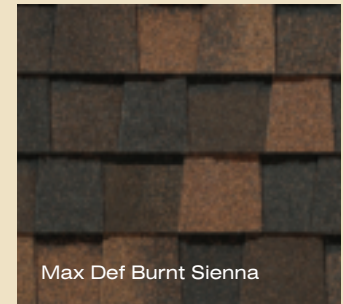

Add it all up and what you get is the opportunity to offer a lot of additional value for the money... and today that means more than ever...

LANDMARK™ **PRO**

Landmark Pro specifications:

- 250 lbs/square
- Premium Max Def color palette
- NailTrak™ for faster installation
- Lifetime limited warranty
- 10-year SureStart protection includes:
 - Materials, labor, tear off and disposal cost
- 15-year algae resistance
- 15-year 110 MPH wind warranty with upgrade to 130 MPH available

LANDMARK™ PRO color palette

Landmark Pro Silver Birch is an ENERGY STAR® rated product and may qualify for a federal tax credit.

max def colors

Look deeper. With Max Def, a new dimension is added to shingles with a richer mixture of surface granules. You get a brighter, more vibrant, more dramatic appearance and depth of color. And the natural beauty of your roof shines through.