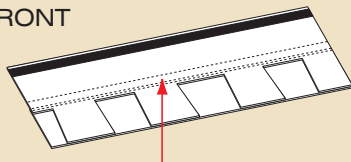

FRONT

Wide nailing area for increased speed and accuracy.