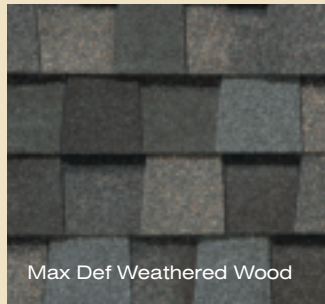

Max Def
Blends

CertainTeed

LANDMARK™ **PRO**

Designer Shingles

Shown in Max Def Weathered Wood

CertainTeed
SAINT-GOBAIN

Introducing More Value

Landmark Pro is designed specifically for the professional roofing contractor that takes pride in providing **more** to their customer.

Landmark Pro improves upon the CertainTeed Landmark shingle, a leading consumer publication's "Best Buy" for the past five years.

We started by adding **more** weathering asphalt to the industry's toughest fiberglass mat to provide **more** protection. Then we incorporated our Maximum Definition color blend technology to give the product more vibrancy on the roof. Included is the proven performance of our NailTrak feature, enabling faster installation.

Add it all up and what you get is the opportunity to offer a lot of additional value for the money... and today that means more than ever...

LANDMARK™ **PRO**

Landmark Pro specifications:

- 250 lbs/square
- Premium Max Def color palette
- NailTrak™ for faster installation
- Lifetime limited warranty
- 10-year SureStart protection includes:
 - Materials, labor, tear off and disposal cost
- 15-year algae resistance
- 15-year 110 MPH wind warranty with upgrade to 130 MPH available

LANDMARK™ PRO color palette

Landmark Pro Silver Birch is an ENERGY STAR® rated product and may qualify for a federal tax credit.

max def colors

Look deeper. With Max Def, a new dimension is added to shingles with a richer mixture of surface granules. You get a brighter, more vibrant, more dramatic appearance and depth of color. And the natural beauty of your roof shines through.