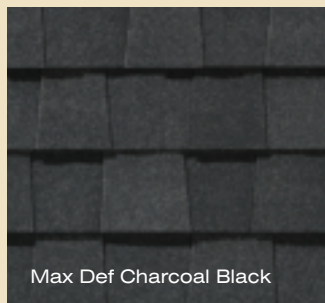

LANDMARK™ PRO color palette

Landmark Pro Silver Birch is an ENERGY STAR® rated product and may qualify for a federal tax credit.

max def colors

Look deeper. With Max Def, a new dimension is added to shingles with a richer mixture of surface granules. You get a brighter, more vibrant, more dramatic appearance and depth of color. And the natural beauty of your roof shines through.