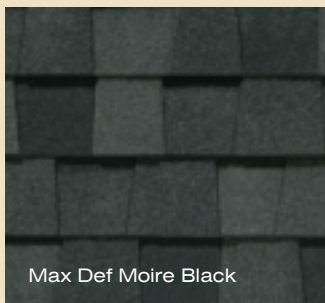

Add it all up and what you get is the opportunity to offer a lot of additional value for the money... and today that means more than ever...

LANDMARK™ **PRO**

Landmark Pro specifications:

- 250 lbs/square
- Premium Max Def color palette
- NailTrak™ for faster installation
- Lifetime limited warranty
- 10-year SureStart protection includes:
 - Materials, labor, tear off and disposal cost
- 15-year algae resistance
- 15-year 110 MPH wind warranty with upgrade to 130 MPH available

LANDMARK™ PRO color palette

Landmark Pro Silver Birch is an ENERGY STAR® rated product and may qualify for a federal tax credit.

max def colors

Look deeper. With Max Def, a new dimension is added to shingles with a richer mixture of surface granules. You get a brighter, more vibrant, more dramatic appearance and depth of color. And the natural beauty of your roof shines through.