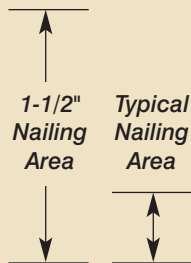

WIDER. Faster. Proven.

For the past 10 years, NailTrak™ has enabled installers to shingle with improved speed and accuracy. With a nailing area that's three times WIDER than typical laminate shingles, nails hit home with NailTrak. A feature on all Landmark Series shingles. Speed and accuracy result in lower labor costs.

No leaks. No de-lamination. No callbacks.
The cost of doing business has gone down with NailTrak.