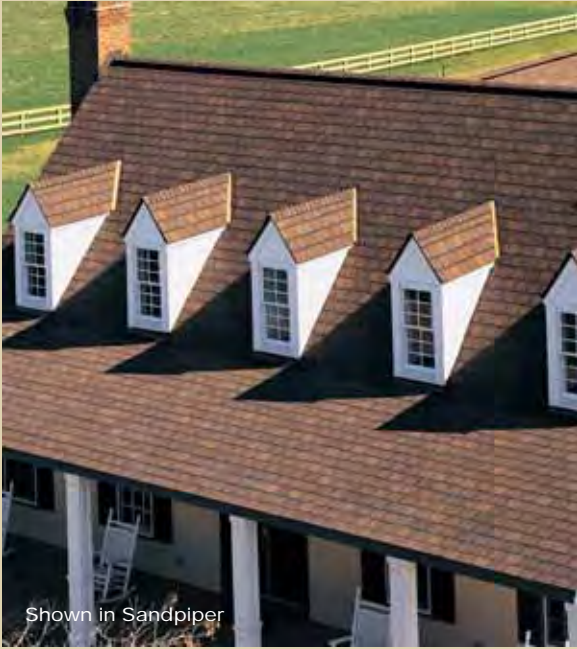

hatteras specifications

- Oversized extra-heavy fiber glass mat with dual stripes of CertaSeal Plus advanced modified sealant
- Deep shadow lines create look of natural slate
- 235 lbs. per square
- UL Class A fire resistance rating
- UL certified to meet ASTM D3462
- UL certified to meet ASTM D3018 Type 1
- ASTM D3161, Class F, 110 mph wind resistance
- Miami-Dade Product Control Acceptance
- Conforms to CSA standard A123.5

For U.S. building code compliance, see product specification sheets.