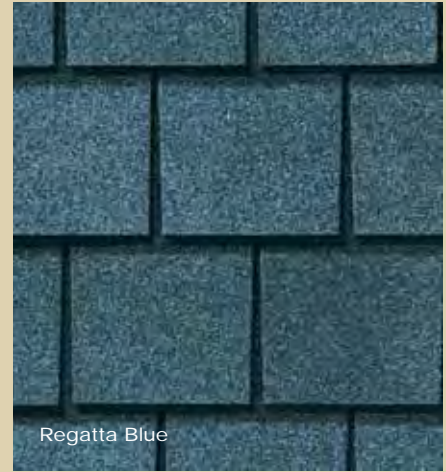

See actual warranty for specific details and limitations.

hatteras color palette

hatteras gallery

From light, inviting earth tones
to darker, bolder hues

Regatta Blue

Weathered Wood

Lighthouse Red

Shown in
Newport Green