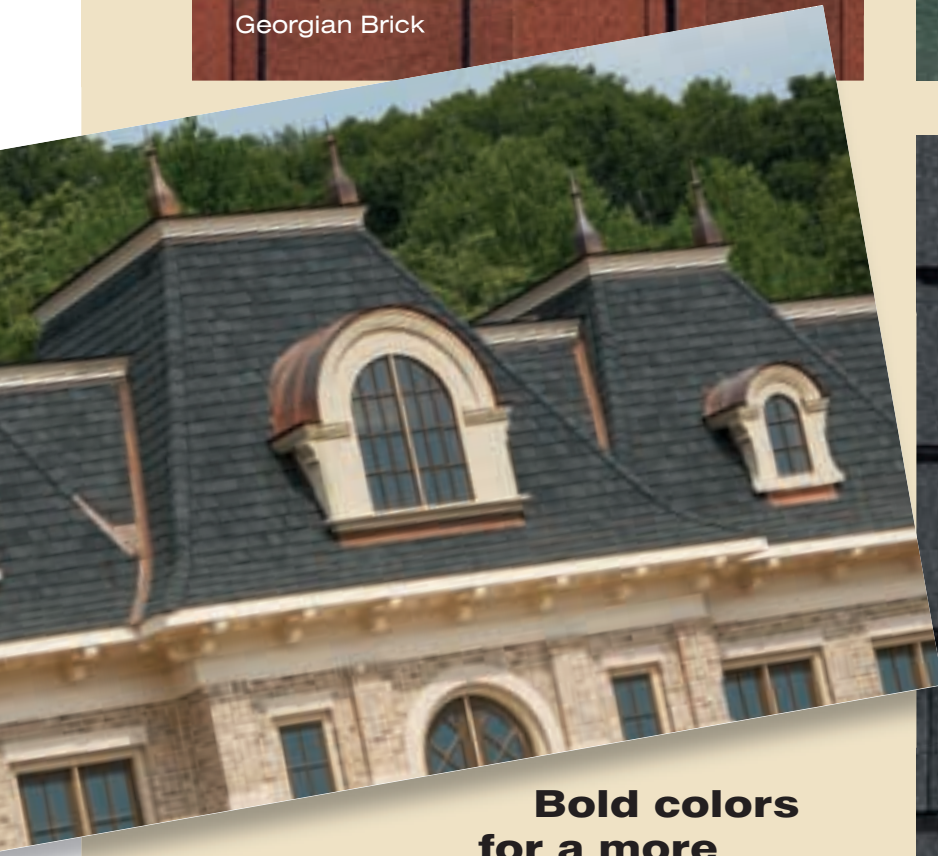

See actual warranty for specific details and limitations.

GRANDMANOR™ color palette

GRANDMANOR™ gallery

**Light, inviting earthtones
for a subtle look**

Colonial Slate

Stonegate Gray

Brownstone

Shown in
Stonegate Gray

**Color your home...virtually.
Log on to www.certainteed.com/colorview**

GRANDMANOR™ gallery

Georgian Brick

Sherwood Forest

Shown in
Black Pearl

**Bold colors
for a more
dramatic appeal**

Black Pearl

**Color your home...virtually.
Log on to www.certainteed.com/colorview**