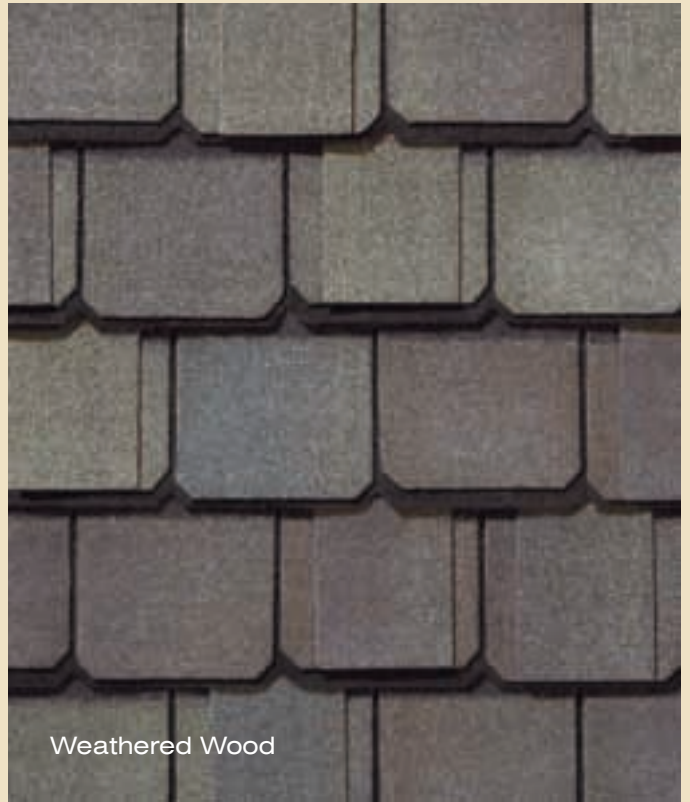

See actual warranty for specific details and limitations.

GRANDMANOR™ color palette

GRANDMANOR™ gallery

**Light, inviting earthtones
for a subtle look**

Colonial Slate

Stonegate Gray

Brownstone

Shown in
Stonegate Gray