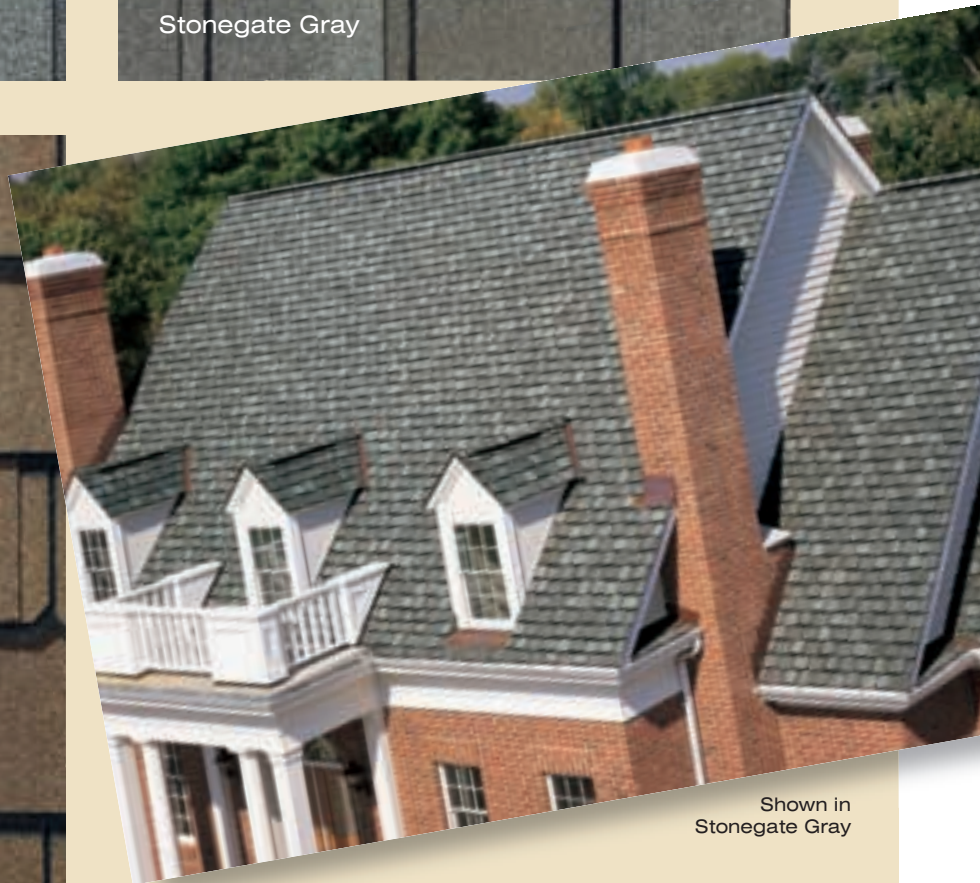

See actual warranty for specific details and limitations.

GRANDMANOR™ color palette

GRANDMANOR™ gallery

**Light, inviting earthtones
for a subtle look**

Colonial Slate

Stonegate Gray

Brownstone

Shown in
Stonegate Gray

**Color your home...virtually.
Log on to www.certainteed.com/colorview**

GRANDMANOR™ gallery

Georgian Brick

Sherwood Forest

Shown in
Black Pearl

**Bold colors
for a more
dramatic appeal**

Black Pearl

**Color your home...virtually.
Log on to www.certainteed.com/colorview**