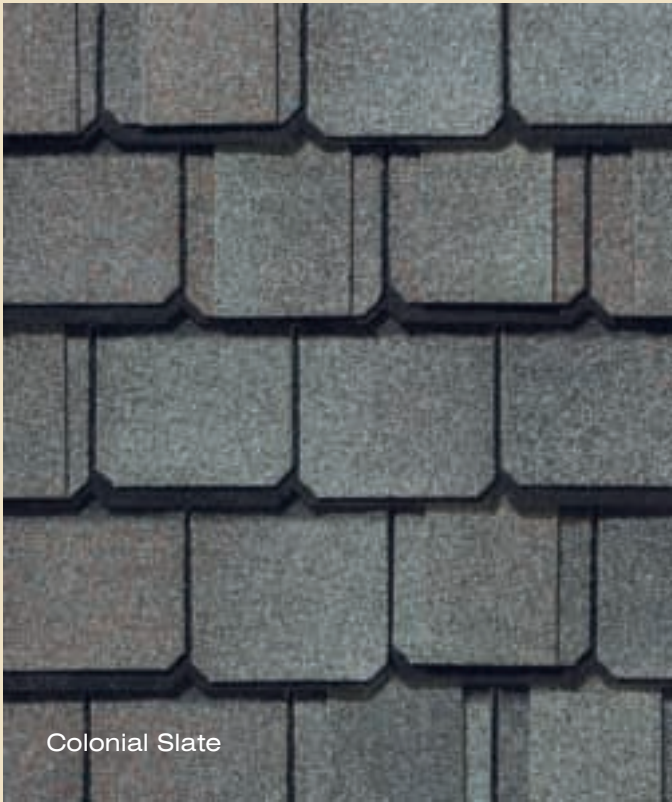

See actual warranty for specific details and limitations.

GRANDMANOR™ color palette

GRANDMANOR™ gallery

**Light, inviting earthtones
for a subtle look**

Colonial Slate

Stonegate Gray

Brownstone

Shown in
Stonegate Gray