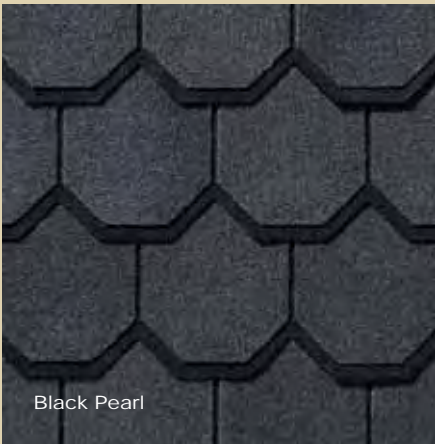

See actual warranty for specific details and limitations.

carriage house color palette

carriage house gallery

**Light, inviting earthtones
for a subtle look**

Gatehouse Slate

Victorian Blue

Shown in
Stonegate Gray