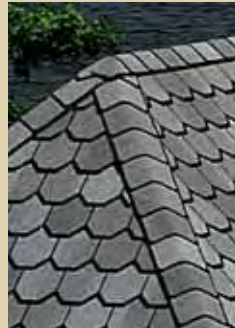

easy selection

What's behind our #1 rating?

Builders and remodelers across America know certain things to be true of CertainTeed. For starters, we've been in the roofing business for over 100 years, we have thousands of satisfied homeowners. The process of building that satisfaction begins the moment you turn to us.

CertainTeed offers you the broadest range of color and style choices. But you'll see it's not style over substance. You'll get a roof that's made from the highest quality materials and backed by a strong warranty program. It's our promise to you: quality made certain, satisfaction guaranteed.

Add a little accent to your roof.

For a stylish finishing touch to cap hips and ridges, use Shingle Ridge™ accessory—available in colors to match your Carriage House shingles. CertainTeed also offers High Performance Starter which is the recommended starter course to be used with these shingles.

#1 rating