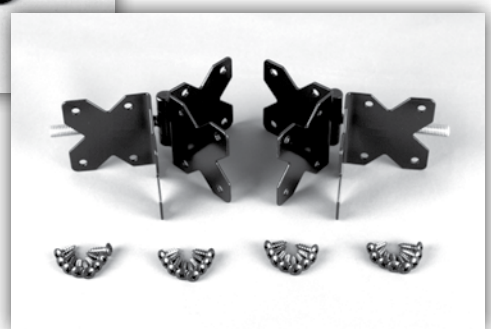

Coachman

Galaxy

LONGEVITY VINYL RAILING

**CUSTOM RAILS
TO FIT YOUR
NEEDS!**

PICKET FENCE

Deck Divider

Full Lattice Panel

6' Privacy Closed Top (Background)
4' Contemporary Scalloped (Foreground)

4' Contemporary Convexed

PRIVACY FENCE

Lattice Top

Open Spindle Scalloped

Closed Spindle Top

3" Semi-Privacy

HINGES & LATCHES

VINYL
Longevity