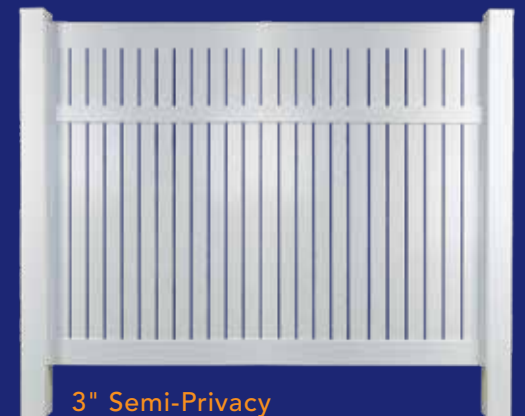

Coachman

Galaxy

LONGEVITY VINYL RAILING

**CUSTOM RAILS
TO FIT YOUR
NEEDS!**

PICKET FENCE

Deck Divider

Full Lattice Panel

6' Privacy Closed Top (Background)
4' Contemporary Scalloped (Foreground)

4' Contemporary Convexed

PRIVACY FENCE

Lattice Top

Open Spindle Scalloped

Closed Spindle Top

3" Semi-Privacy

HINGES & LATCHES

VINYL
Longevity