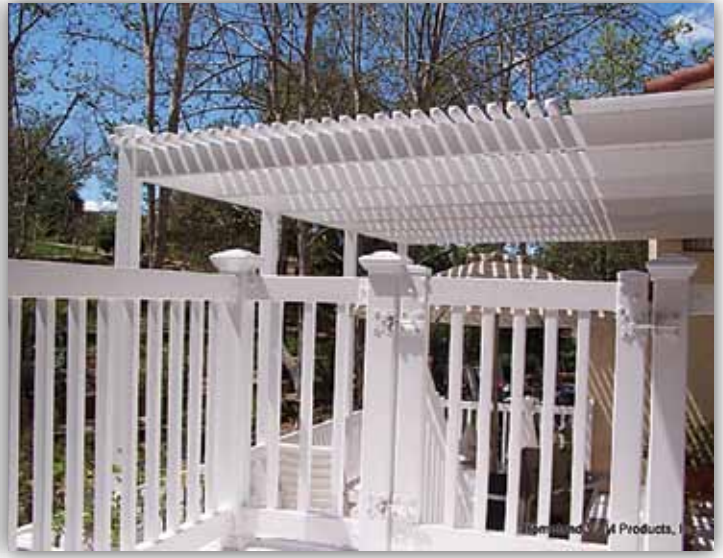

ICC APPROVED ESR-1657

AVAILABLE COLORS:

MAINTENANCE-FREE