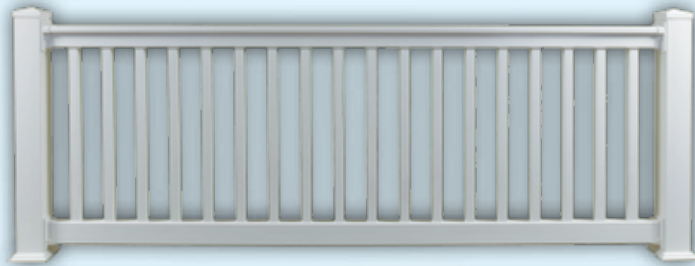

AVAILABLE COLORS:

Adobe

Tan

White

Traditional Railing

Reinforced with aluminum channel.

Tan Traditional

Traditional Rail